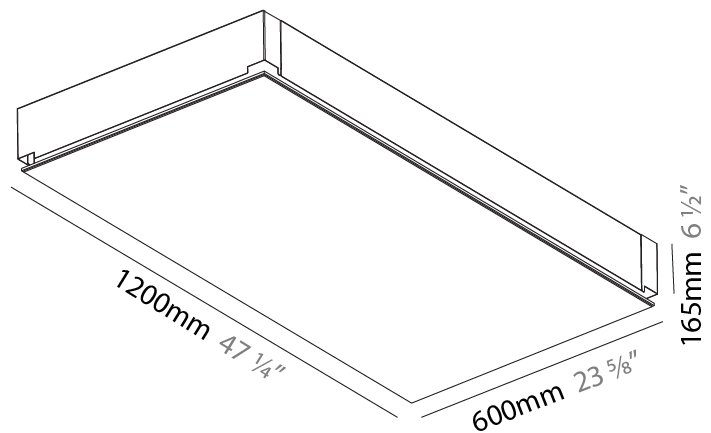

GENERAL

Series: Pi2
Subseries: Pi2 Whiteline
Brand: Prolicht
Division: Architectural
Mounting Type: Trimless
Mounting Location: Ceiling
Subcategory: Ambient

PHYSICAL

Shape: Rectangle
Length (mm): 1200
Length (in): 47 1/4
Width (mm): 600
Width (in): 23 5/8
Depth (mm): 165
Depth (in): 6 1/2
Ceiling Thickness (mm): 10 / 12.5 / 15 / 25 / 30
Ceiling Thickness (in): 3/8 or 1/2 or 9/16 or 1 or 1 3/16
Min. Recessing Depth (mm): 180
Min. Recessing Depth (in): 7 1/16
Light Distribution: Direct
Weight (kg): 22.217
Weight (lbs): 48.88
Diffuser: PMMA - Opal
Fixture Material: Extruded Aluminum / Steel
Cut-out Measurements: 1235mm / 48 5/8" x 635mm / 25"
Upon Request: Unique Sizes Unique Ceiling Thickness Unique Mounting Depth Spot Inserts

ELECTRICAL

Lamp Type: LED (Zhaga Standard)
Input Wattage (W): 110
Total Output Wattage (W): 92
Dimming: [Tri-Mode (Non-Dimming and Phase Dimming (120Vac only) and 0-10V Dimming)](#)
Driver Included: Yes
Driver Location: Integrated
Driver Type: Constant Current - Universal
Driver Class: Class 2
Input Voltage (V): 120 - 277
Constant Current (MA): 350

LED

[Color Temperature (°K): 3000 / 3500 / 4000](#)
Max. Delivered Lumen (lm): 8690 / 8830 / 9010
CRI: >80 CRI
Efficiency (%): 0.651
Lamp Life (hrs): 50000
Upon Request: RGB Tunable White Special Color Temperature CRI90

OPTICAL

RATINGS AND CERTIFICATIONS

Certified By: Certified for North American Standards
IP rating: IP20

180mm
7 1/16"

1235mm x 635mm
48 5/8" x 25"

10 | 12 1/2 | 15 | 25 | 30mm
3/8" | 1/2" | 9/16" | 1" | 1 3/16"