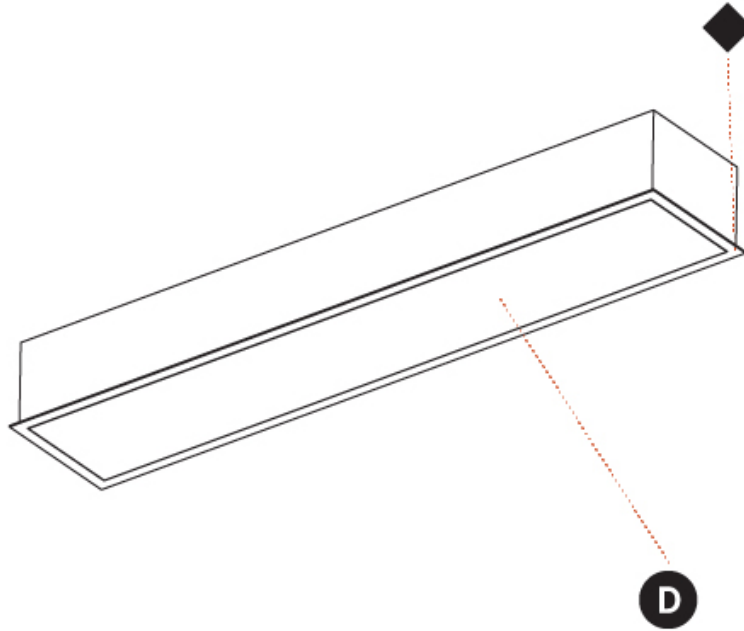

PI2 WHITELINE RECESSED

A37559-

PROJECT _____

TYPE _____

SPECIFIER _____

QUANTITY _____

DATE _____